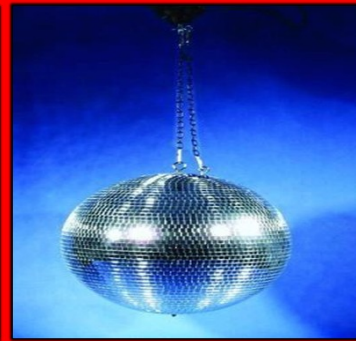

Mirror Ball

PH: 415-826-8383

rental@holzmueller.com

Mirror Ball

SIZES: 48, 36, 20, 16 & 12 inch

Accessories

Spansets

Shackles

Motor

For 36inch and 48inch only

rental@holzmueller.com

All 48 and 36 inch Mirror Ball Rentals are Subject to Manager Approval