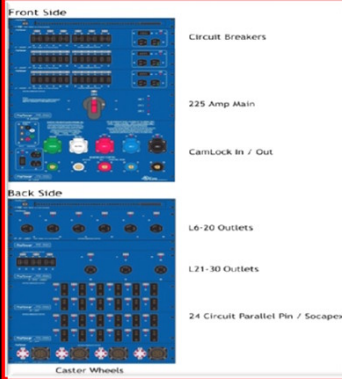

## Distribution

12 - 20 Amp 240 Volt L6 Twist Lock/ Socapex

12- L6-20  
 2 - 6 Circuit Socapex Outlets - 240 V  
 2 - 20 Amp Duplex Outlets - 120 V  
 120/208 Volt AC 3Ø

30 Circuit- Pin-Socapex- L6-20-

6- L6-20  
 24- Pin Socapex  
 Cam In / Out  
 225 Amp Main  
 Disconnect  
 L21-30

39 Circuit- Pin-Socapex- L6-20-L21-30

12 circuit - (12) edison w/ Socapex

12 circuit - (12) edison

8 circuit - (8) ed.- 1 phase

10 circuit - (4) Pin/(8) ED-1PH

18 circuit - (18) Pin

24 circuit - (24) Pin

24 circuit- 24pin/Socapex

12 circuit- Moving Light Distro 208V

40 circuit - (15) Pin - Flex

36 circuit - (4) 5 w T/L /(36) Pin

6 circuit - 1 PH or 3 PH TV Box